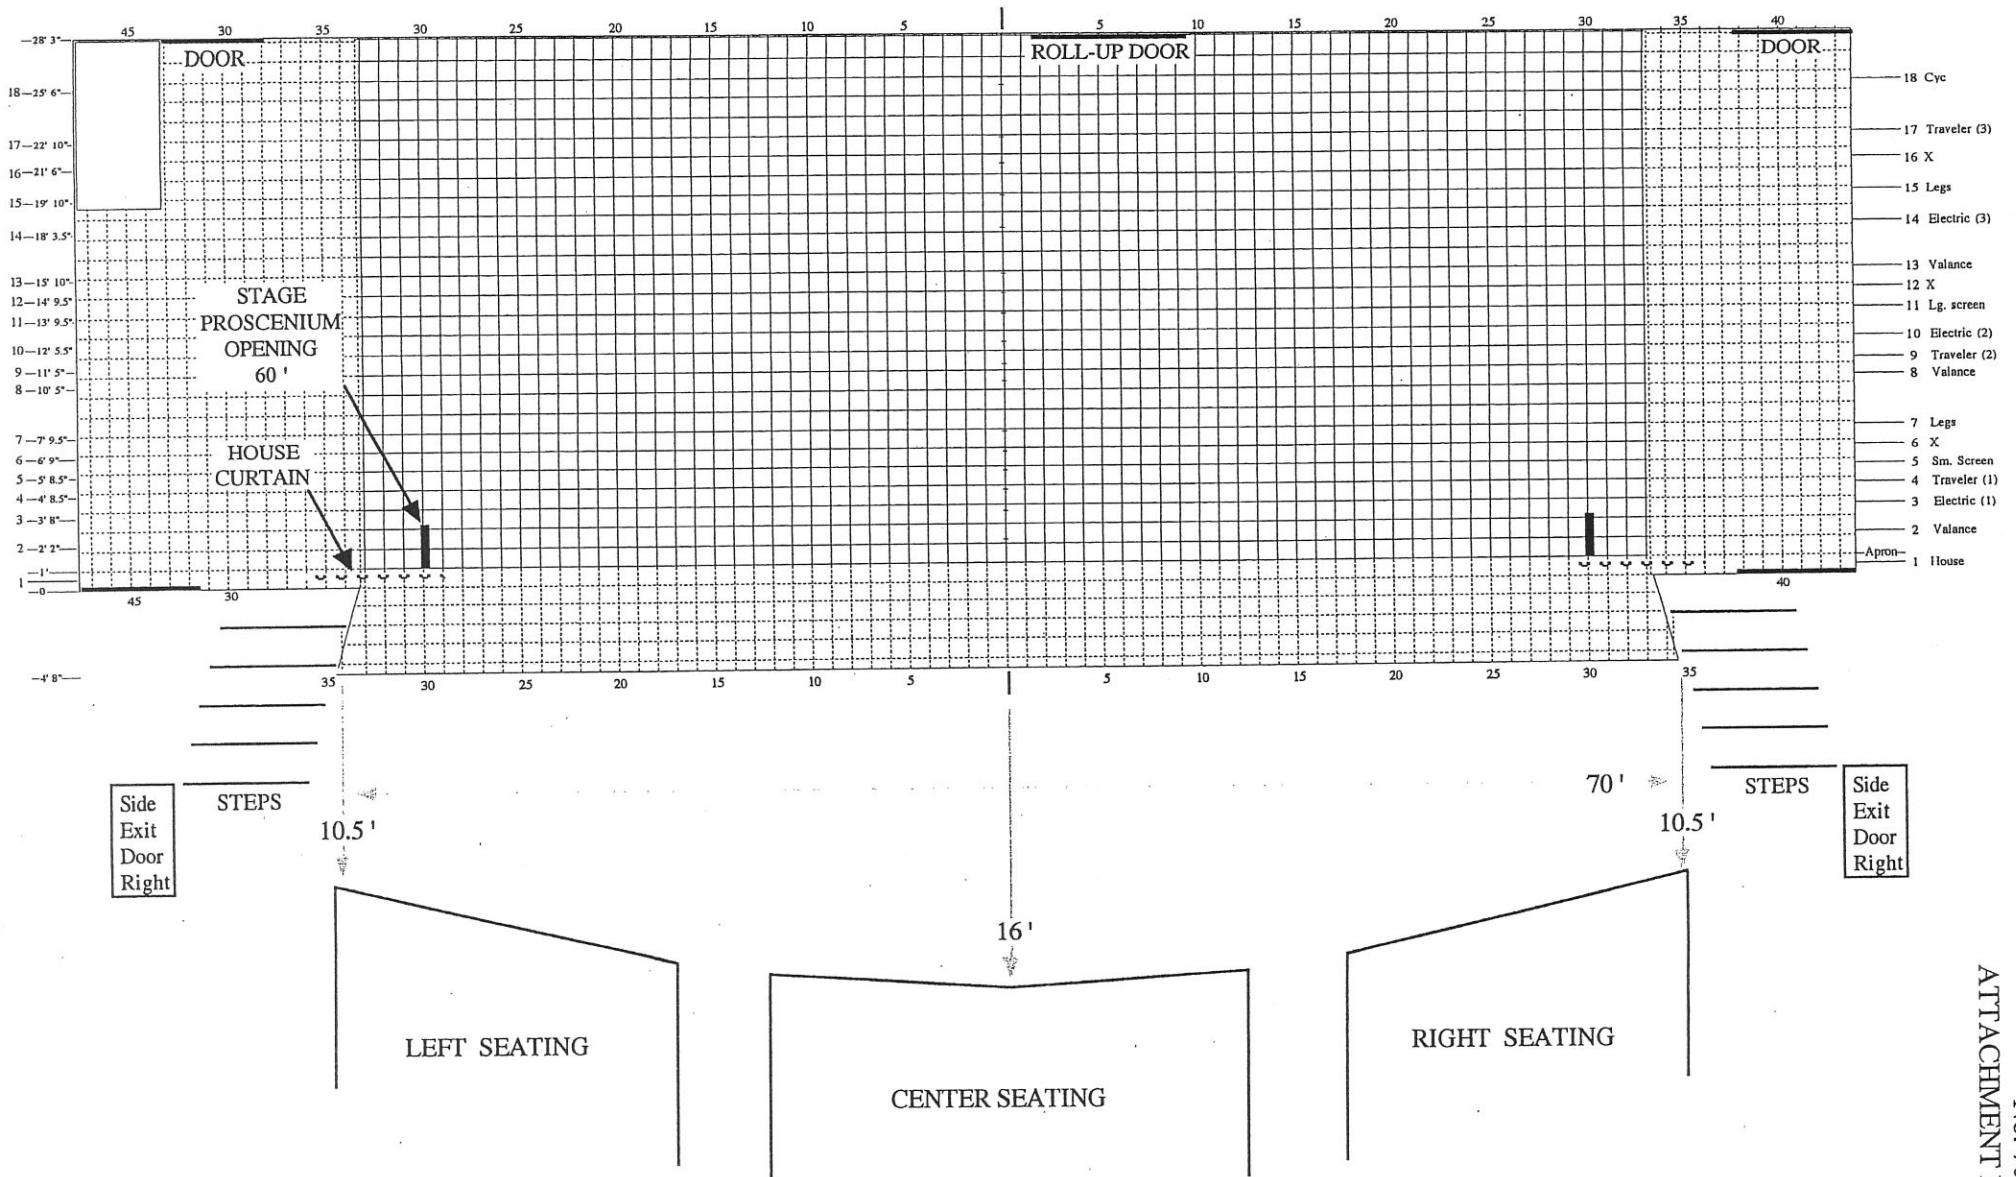

ONE BLOCK □ = 1 sq. foot

SCHUYLKILL VALLEY HIGH SCHOOL AUDITORIUM STAGE / PIT

ATTACHMENT B
No. 707